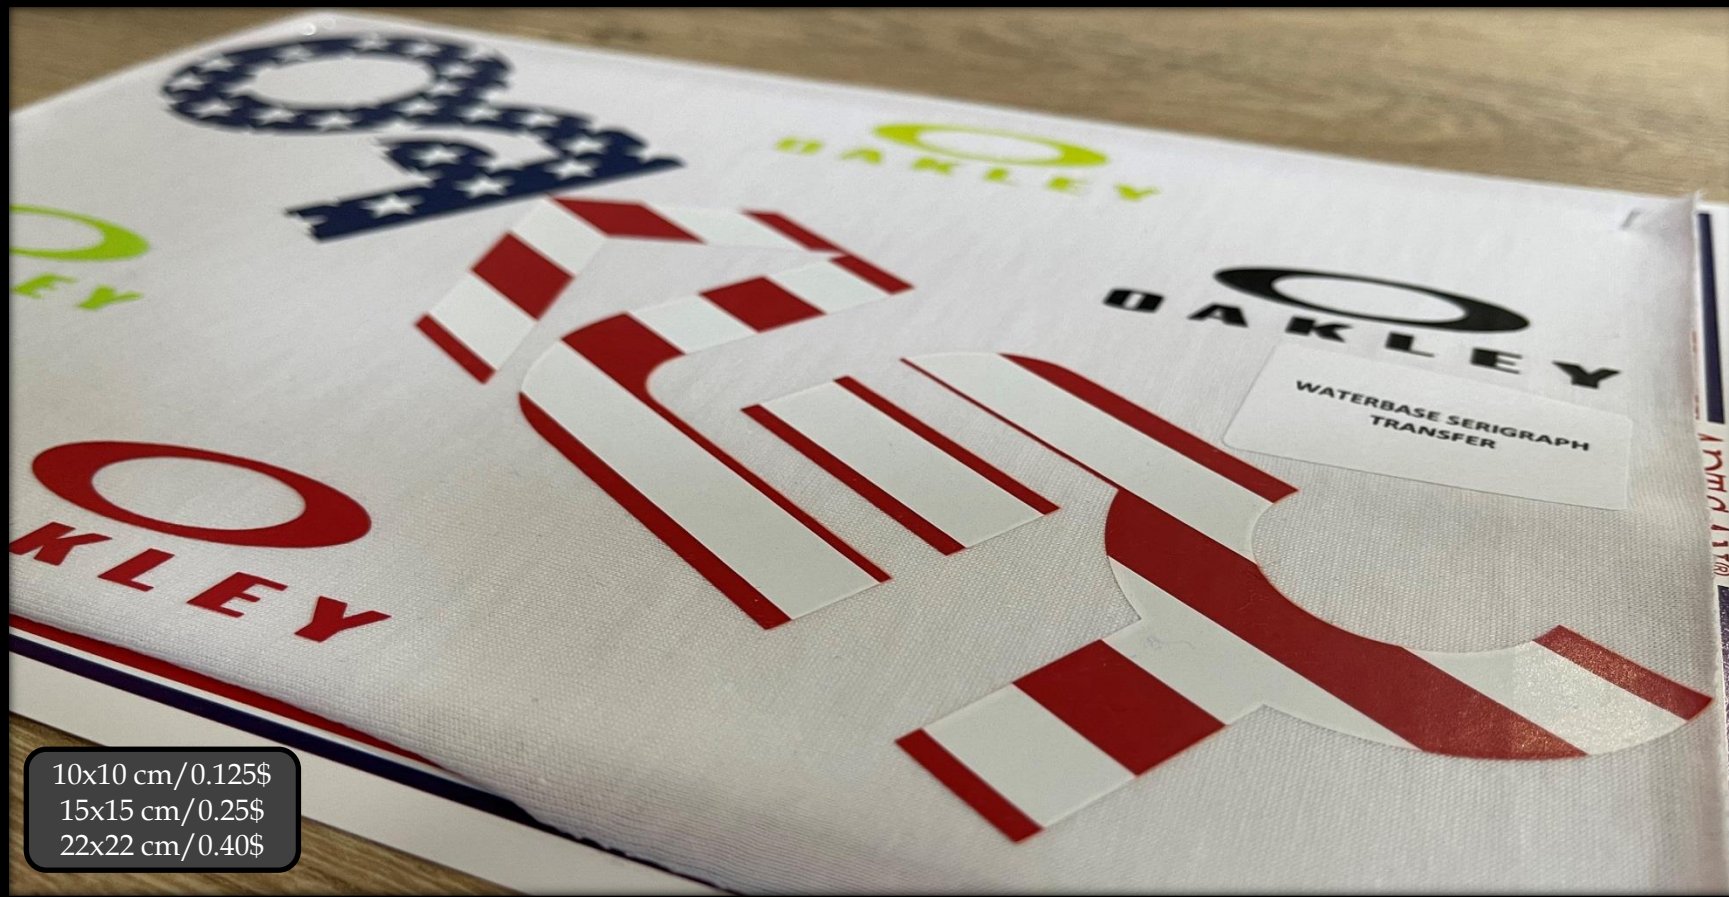

WATERBASE SERIGRAPH TRANSFER

10x10 cm/0.125$
15x15 cm/0.25$
22x22 cm/0.40$