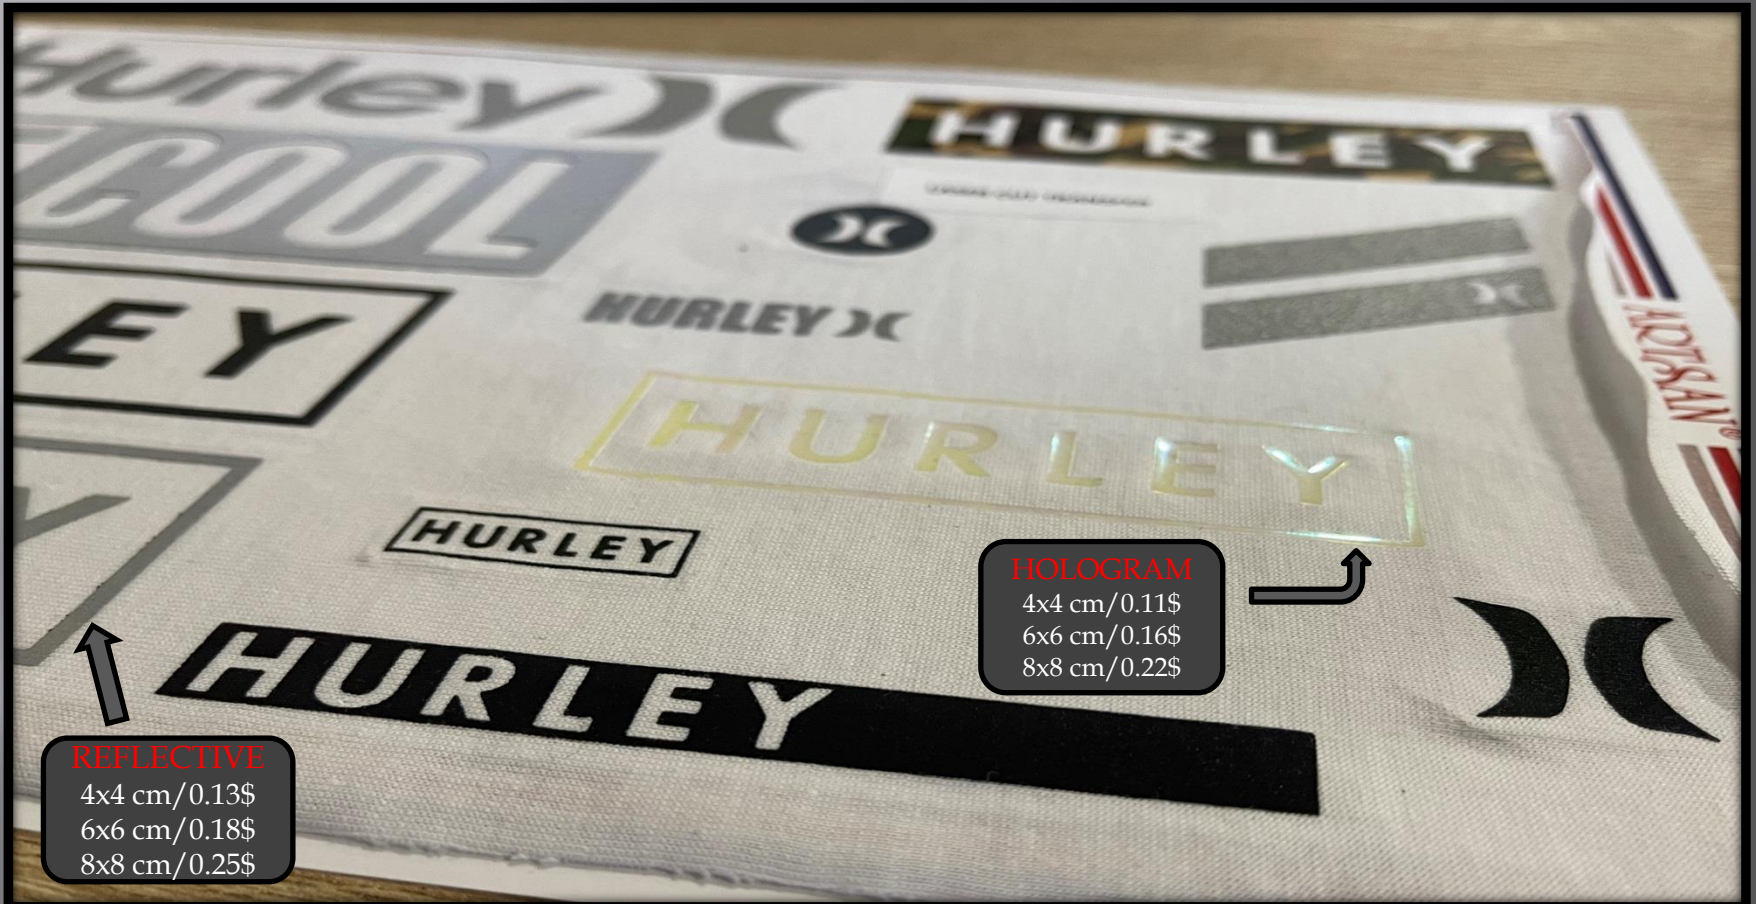

LASER CUT TRANSFER

REFLECTIVE

4x4 cm/0.13$
6x6 cm/0.18$
8x8 cm/0.25$

HOLOGRAM

4x4 cm/0.11$
6x6 cm/0.16$
8x8 cm/0.22$