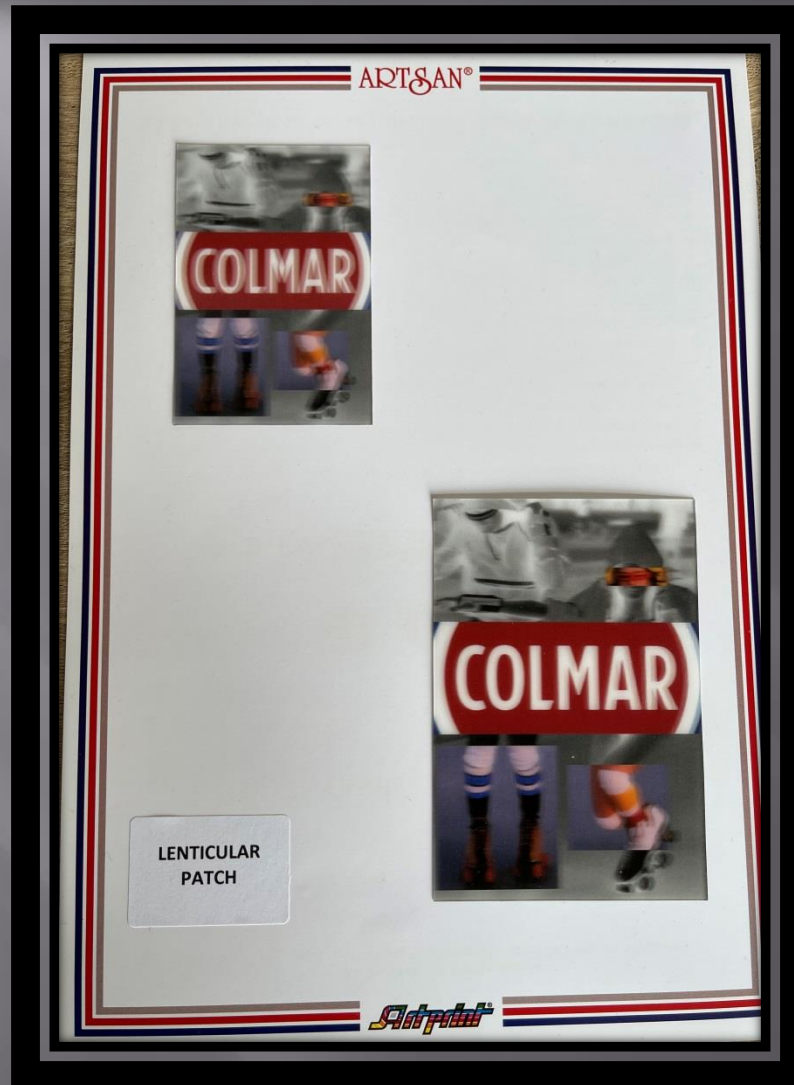

LASER CUT TRANSFER

LASER CUT TRANSFER

LENTICULAR PATCH

5x5 cm/0.25\$
10x10 cm/0.55\$
15x15 cm/1.10\$

LENTICULAR PATCH

5x5 cm/0.25\$
10x10 cm/0.55\$
15x15 cm/1.10\$