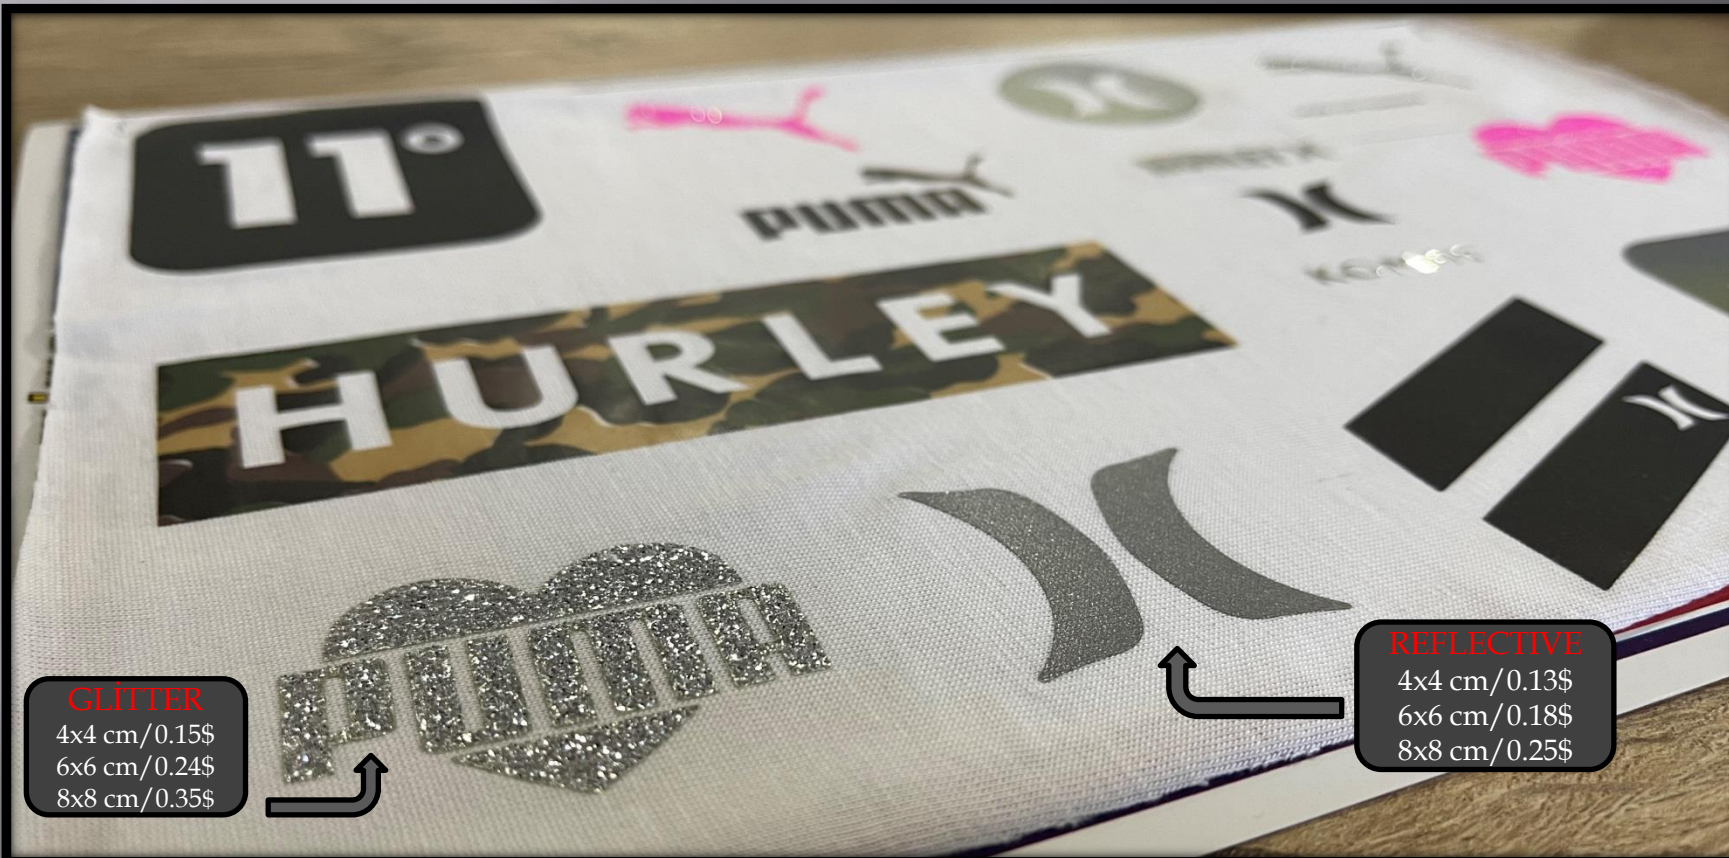

LASER CUT TRANSFER