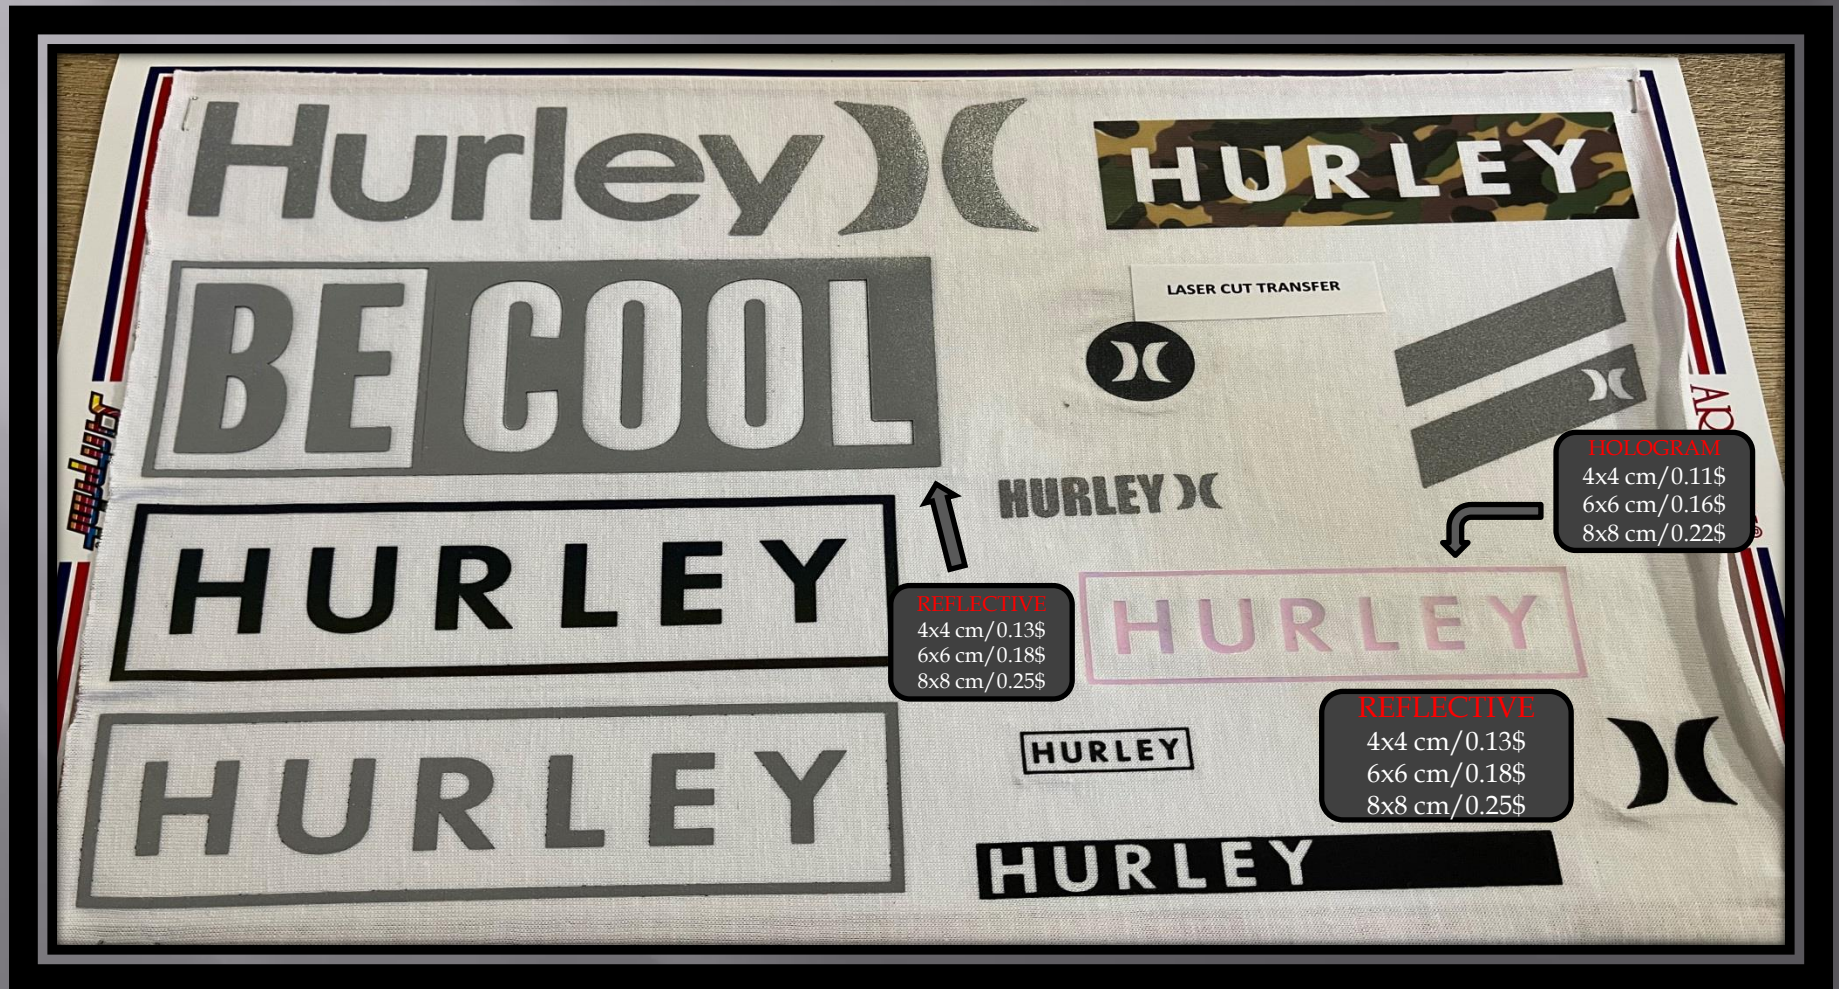

7x8 cm/0.65\$

WATERBASE HIGH DENSITY TRANSFER

LASER CUT TRANSFER

LASER CUT TRANSFER

LASER CUT TRANSFER

REFLECTIVE

4x4 cm/0.13\$

6x6 cm/0.18\$