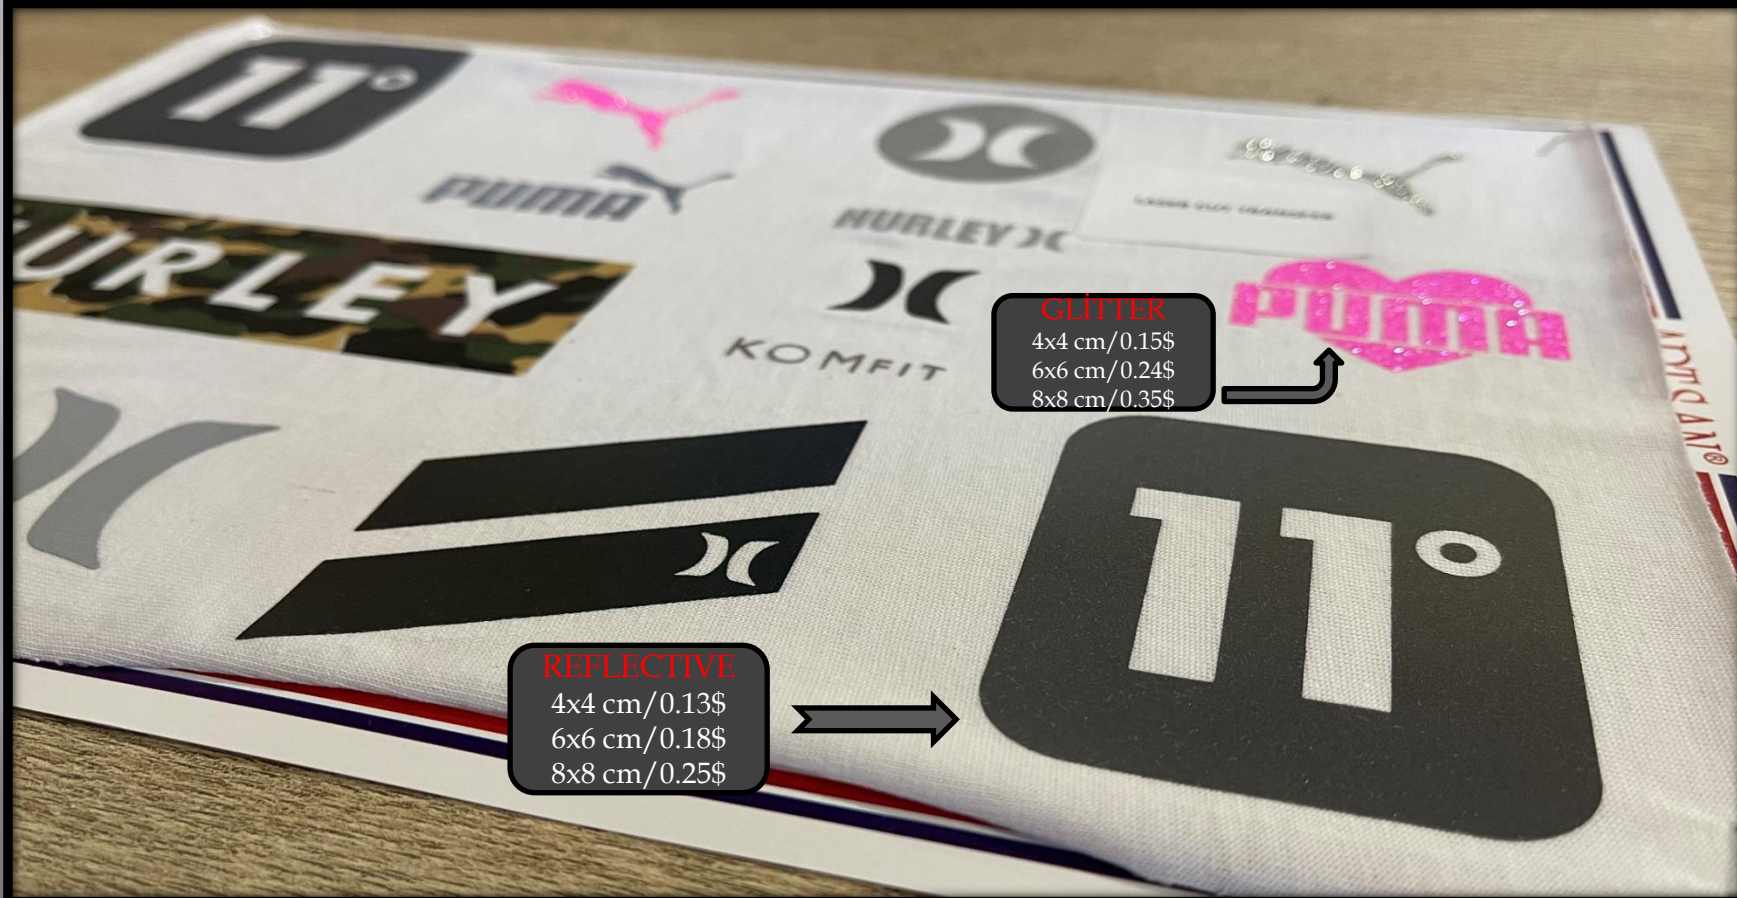

LASER CUT TRANSFER