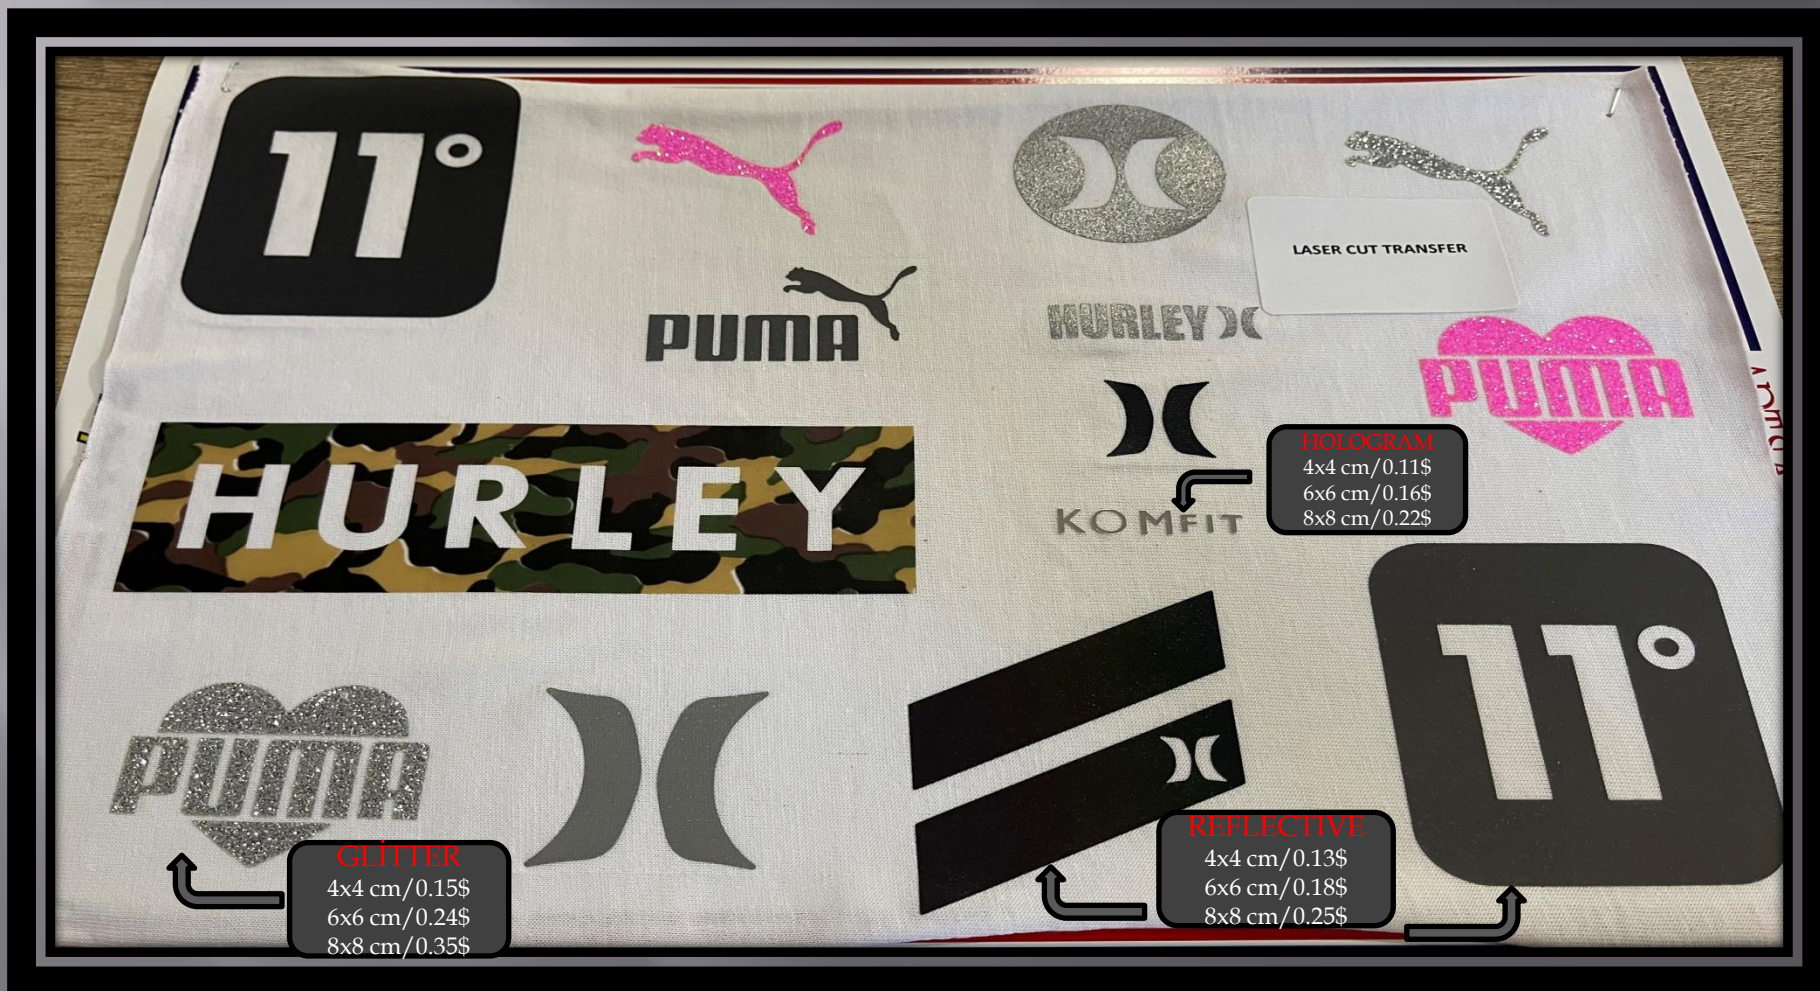

8x8 cm/0.25\$

LASER CUT TRANSFER

REFLECTIVE

4x4 cm/0.13\$
6x6 cm/0.18\$
8x8 cm/0.25\$

HOLOGRAM

4x4 cm/0.11\$
6x6 cm/0.16\$
8x8 cm/0.22\$

LASER CUT TRANSFER

LASER CUT TRANSFER